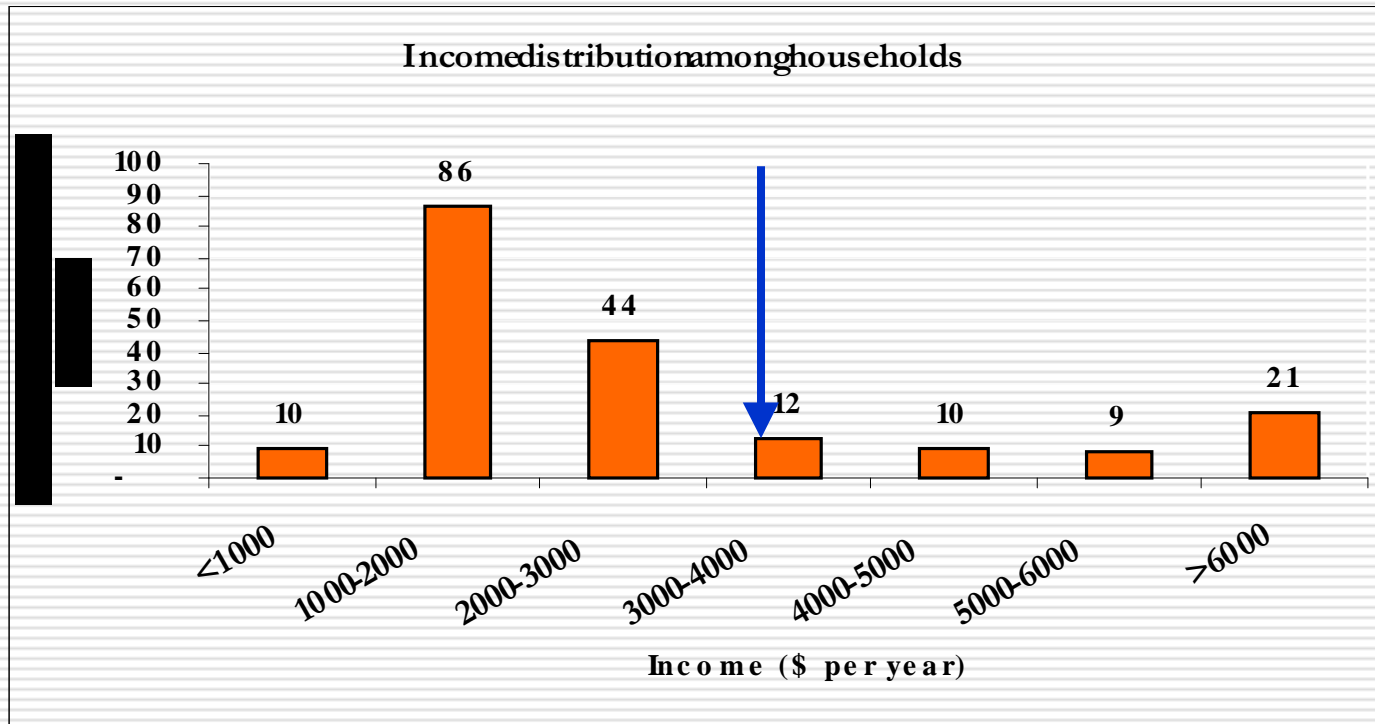

- 53 million households have incomes more than $ 3000 plus per year
  - Can afford **Rs 750 per month (total cost of ownership)**
    - Internet: Rs 300 pm
    - Computer / access terminal: Rs 7000 -> Rs 300 pm
      - How? Require disruptive technologies
    - Software: Rs 100 pm